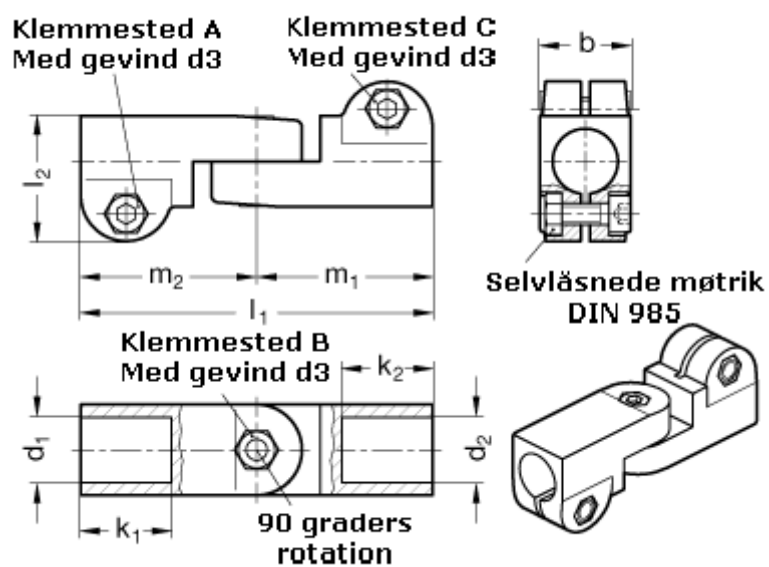

Article number: 20285B18B182BL

Description: E+G Swivel clamp connector joint
GN285-B18-B18-2-BL

Measures

$b = 25$	$m_1 = 48.5$
$d_1 = B18$	$m_2 = 48.5$
$d_2 = B18$	
$d_3 = M 6$	
$k_1 = 25$	
$k_2 = 25$	
$l_1 = 97$	
$l_2 = 34.5$	